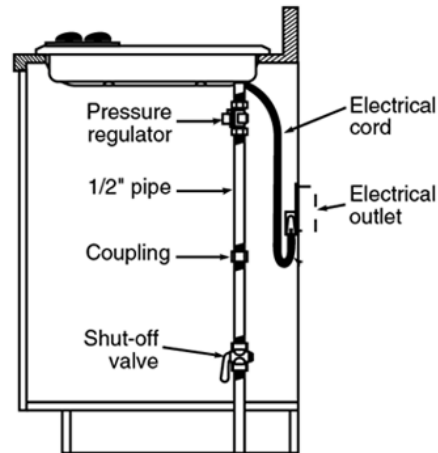

Note: If installing with a GE Profile™ Telescopic Downdraft System, consult both cooktop and downdraft installation instructions packed with product before installing. Cooktop gas/electric supply may need to be re-routed to install downdraft.

Electrical Rating: 120V, 60Hz, 5A

Installation With Single Wall Oven Information:

30" Gas Cooktops are approved for use over select GE 27" and 30" Wall Ovens and Warming Drawers. 30" and 36" Gas cooktops are approved for use over 30" Wall Ovens and Warming Drawers. Refer to cooktop and wall oven/warming drawer installation instructions packed with product for current dimensional data.

Gas Connection

Specification Revised 6/12

230238

PGP976DET

GE Profile™ 36" Built-In Gas Cooktop

Features and Benefits

- Deep-recessed cooktop - Deep-recessed cooktop contains spills in one area that's easy to wipe clean
- Sealed cooktop burners - Burner elements are sealed to the cooktop to keep foods and liquid contained on the cooktop, making cleaning painless
- PowerBoil™ 17K burner - This powerful element instantly supplies the intense heat needed for boiling, sautéing and stir frying
- Precise Simmer burner - Allows for low, even heat distribution that is ideal delicate foods and sauces
- Matte Black Heavy-Cast Grates - Premium cast-iron offers superior performance
- LED backlit knobs - Sleek LED backlit knobs indicate when burners are on
- Dishwasher-Safe Grates and Knobs - Feature durable construction for worry-free, effortless cleaning and maintenance
- Model PGP976DETTWW - White on white
- Model PGP976DETTBB - Black on black