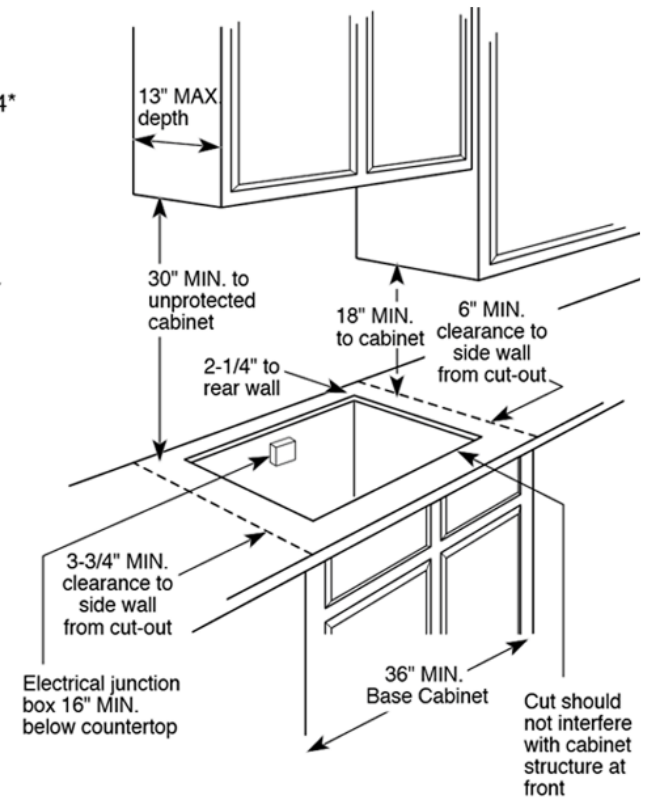

Gas Connection

Specification Revised 6/12

230238