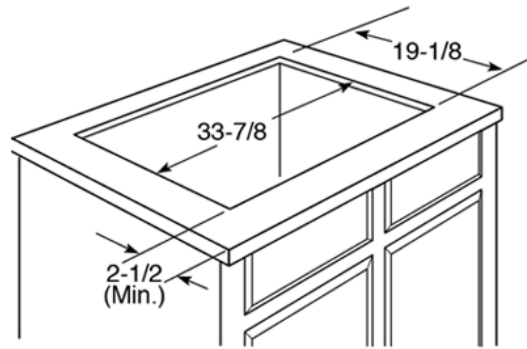

PGP976DET

GE Profile™ 36" Built-In Gas Cooktop

Dimensions and Installation Information

AGA Requirement: All gas cooktop models require 7/16" free area below cooktop height to combustible material. Requires 18" minimum from countertop to adjacent overhead cabinets.

Note: If installing with a GE Profile™ Telescopic Downdraft System, consult both cooktop and downdraft installation instructions packed with product before installing. Cooktop gas/electric supply may need to be re-routed to install downdraft.

Electrical Rating: 120V, 60Hz, 5A

Installation With Single Wall Oven Information:

30" Gas Cooktops are approved for use over select GE 27" and 30" Wall Ovens and Warming Drawers. 30" and 36" Gas cooktops are approved for use over 30" Wall Ovens and Warming Drawers. Refer to cooktop and wall oven/warming drawer installation instructions packed with product for current dimensional data.

Installation Information: Before installing, consult installation instructions, packed with product, for current dimensional data.

For answers to your Monogram®, GE Profile™ or GE® appliance questions, visit our website at geappliances.com or call GE Answer Center® service, 800.626.2000.